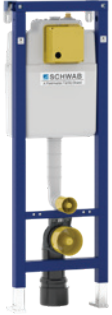

ATENA

Article number:
4060414331

EAN-Code:
8711778212855

Discover the ideal flushing plates for mechanical activation, available in a diverse array of designs, colors, materials, and shapes. Elevate your comfort and satisfaction with this curated selection, tailored to meet your unique preferences and needs.

INSTALLATION METHOD

For installation on concealed flushing cisterns

PROPERTIES

Material: high quality plastic

Start-Stop flushing

Color: matt chrome

For 380 concealed cisterns

For DUPLO UR element (Article number 8050452777)

SPECIAL FEATURES

Easy installation and service

PRODUCT CONTAINS

Complete fixing material

PACKING

Carton: 20 Pcs

OTHER AVAILABLE OPTIONS:

White

Bright chrome

TO BE USED WITH:

DUPLO WC 380
PREMIUM

DUPLO WC 380

DUPLO WC 380
4/2 lit.

DUPLO WC 380
6 lit.

DUPLO WC 380
CORNER

DUPLO WC 380 IN.CON.
16x2 112cm