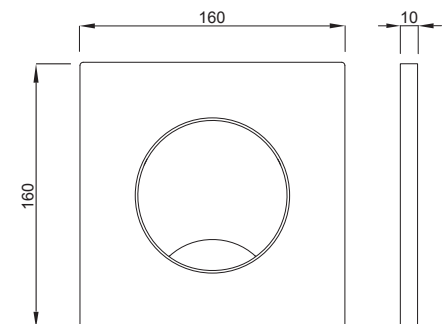

ATENA

Article number:
4060414331

EAN-Code:
8711778212855

Discover the ideal flushing plates for mechanical activation, available in a diverse array of designs, colors, materials, and shapes. Elevate your comfort and satisfaction with this curated selection, tailored to meet your unique preferences and needs.

INSTALLATION METHOD

For installation on concealed flushing cisterns

PROPERTIES

Material: high quality plastic

Start-Stop flushing

Color: matt chrome

For 380 concealed cisterns

For DUPLO UR element (Article number 8050452777)

SPECIAL FEATURES

Easy installation and service

PRODUCT CONTAINS

Complete fixing material

PACKING

Carton: 20 Pcs

OTHER AVAILABLE OPTIONS: