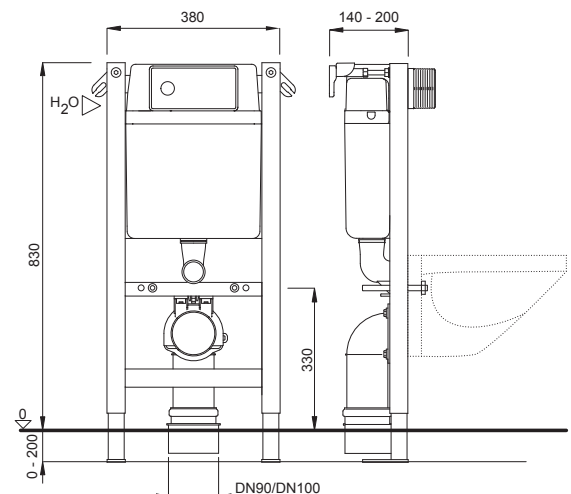

PACKING

Pallet: 16 Pcs