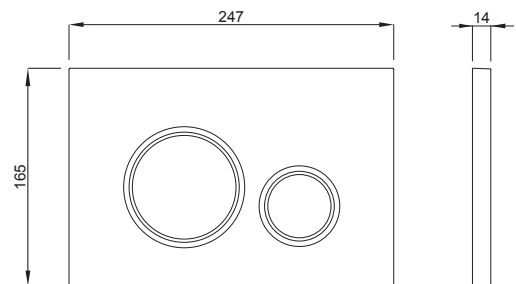

VELA

Article number:

P47-0120-0253

EAN-Code:

8681282676880

Discover the ideal flushing plates for mechanical activation, available in a diverse array of designs, colors, materials, and shapes. Elevate your comfort and satisfaction with this curated selection, tailored to meet your unique preferences and needs.

INSTALLATION METHOD

For installation on concealed flushing cisterns

PROPERTIES

Material: high quality plastic

Dual flushing

Color: bright chrome

For 199 concealed cisterns

SPECIAL FEATURES

Easy installation and service

PRODUCT CONTAINS

Complete fixing material

PACKING

Carton: 10 Pcs

OTHER AVAILABLE OPTIONS: