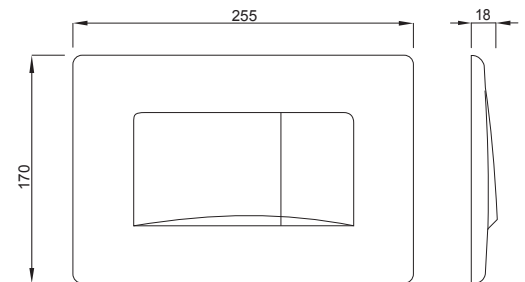

DOTS DUO

Article number:
681013

EAN-Code:
3838912063199

Discover the ideal flushing plates for mechanical activation, available in a diverse array of designs, colors, materials, and shapes. Elevate your comfort and satisfaction with this curated selection, tailored to meet your unique preferences and needs.

INSTALLATION METHOD

For installation on concealed flushing cisterns

PROPERTIES

Material: high quality plastic

Dual flushing

Color: matt black

For 189 concealed cisterns

For 198 concealed cisterns

SPECIAL FEATURES

Easy installation and service

PRODUCT CONTAINS

Complete fixing material

PACKING

Carton: 4 Pcs

OTHER AVAILABLE OPTIONS: