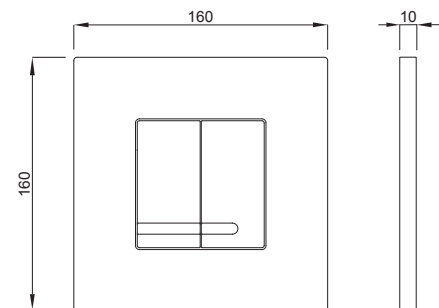

ARTE DUO

Article number:
4060415601

EAN-Code:
8711778213012

Discover the ideal flushing plates for mechanical activation, available in a diverse array of designs, colors, materials, and shapes. Elevate your comfort and satisfaction with this curated selection, tailored to meet your unique preferences and needs.

INSTALLATION METHOD

For installation on concealed flushing cisterns

PROPERTIES

Material: high quality plastic

Dual flushing

Color: white

For 380 concealed cisterns

For 399 concealed cisterns

SPECIAL FEATURES

Easy installation and service

PRODUCT CONTAINS

Complete fixing material

PACKING

Carton: 12 Pcs

OTHER AVAILABLE OPTIONS: