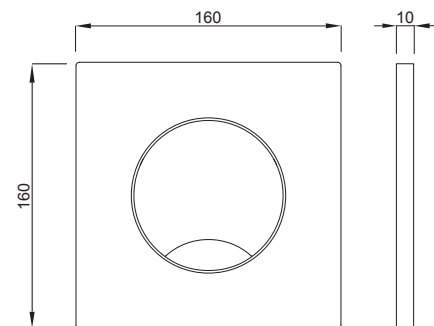

ATENA

Article number:
4060414351

EAN-Code:
8711778212862

Discover the ideal flushing plates for mechanical activation, available in a diverse array of designs, colors, materials, and shapes. Elevate your comfort and satisfaction with this curated selection, tailored to meet your unique preferences and needs.

INSTALLATION METHOD

For installation on concealed flushing cisterns

PROPERTIES

Material: high quality plastic

Start-Stop flushing

Color: bright chrome

For 380 concealed cisterns

For DUPLO UR element (Article number 8050452777)

SPECIAL FEATURES

Easy installation and service

PRODUCT CONTAINS

Complete fixing material

PACKING

Carton: 20 Pcs

OTHER AVAILABLE OPTIONS: