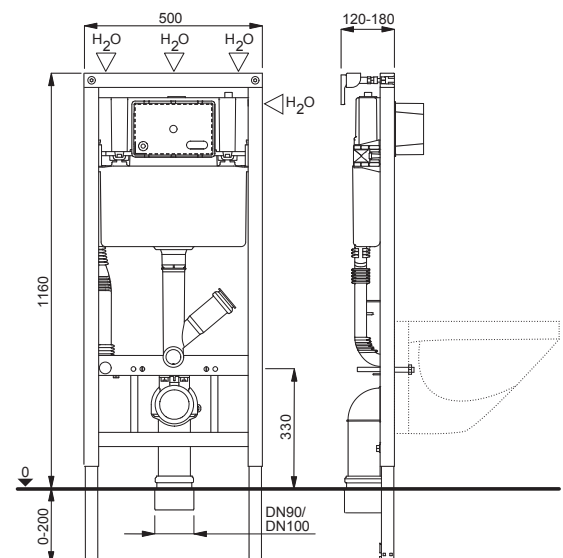

Article number:
674520

EAN-Code:
3838912061225

A contemporary concealed cistern, featuring standard dimensions facilitates effortless tool-free maintenance. Furthermore, a wide array of flushing plates provides a multitude of combination options.

INSTALLATION METHOD

Installation in prefabricated walls, pre-wall installation in dry walls, universal installation into solid walls

PROPERTIES

Supporting, blue powder coated WC element, square profile 40x40 mm with pre-assembled 189 UP concealed cistern
Frontal flushing, for start-stop (6 L) or dual flushing (3/6 L)
Flush volume adjustable (large flush 5/6/7 L, small flush 3/4 L)
Pre-assembled wall brackets and adjustable feet (0-200 mm)
Water connection possibility on four positions
Fully insulated against condensation

SPECIAL FEATURES

Quiet mechanical fill valve (Noise class 1 ISO 3822)
Sound decoupled to DIN 4109
For the connection of shower-WCs
Flushing pipe with connection for air extraction Ø 50 mm
Support legs equipped with brake for easier installation, rotating plate (90°)
Depth adjustable drain elbow (+/-20 mm)

PRODUCT CONTAINS

Concealed cistern equipped with pre-installed stop valve – top right
Water connection G 1/2
Pipe for the water supply connection of shower WC
Electrical box loose
PE drain elbow Ø 90 mm with seal
Eccentric PE adapter Ø 90 / 110 mm with seal
Complete installation and fixing material

PACKING

Pallet: 12 Pcs