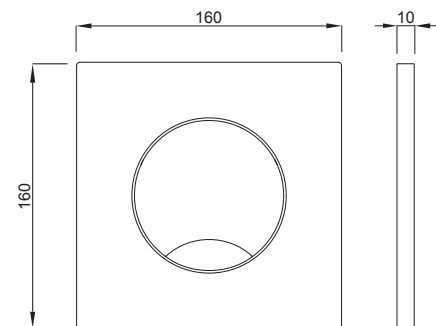

ATENA

Article number:
4060414301

EAN-Code:
8711778212848

Discover the ideal flushing plates for mechanical activation, available in a diverse array of designs, colors, materials, and shapes. Elevate your comfort and satisfaction with this curated selection, tailored to meet your unique preferences and needs.

INSTALLATION METHOD

For installation on concealed flushing cisterns

PROPERTIES

Material: high quality plastic

Start-Stop flushing

Color: white

For 380 concealed cisterns

For DUPLO UR element (Article number 8050452777)

SPECIAL FEATURES

Easy installation and service

PRODUCT CONTAINS

Complete fixing material

PACKING

Carton: 20 Pcs

OTHER AVAILABLE OPTIONS: