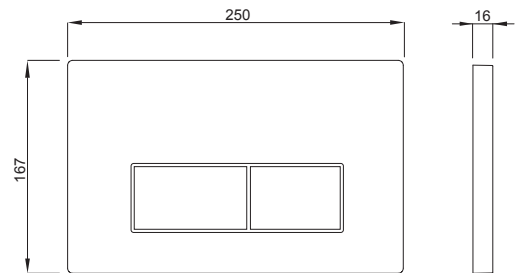

PLUTO

Article number:

P58-0120-0250

EAN-Code:

8681282612888

Discover the ideal flushing plates for mechanical activation, available in a diverse array of designs, colors, materials, and shapes. Elevate your comfort and satisfaction with this curated selection, tailored to meet your unique preferences and needs.

INSTALLATION METHOD

For installation on concealed flushing cisterns

PROPERTIES

Material: high quality plastic

Dual flushing

Color: bright chrome

For 199 concealed cisterns

SPECIAL FEATURES

Easy installation and service

PRODUCT CONTAINS

Complete fixing material

PACKING

Carton: 10 Pcs

OTHER AVAILABLE OPTIONS: