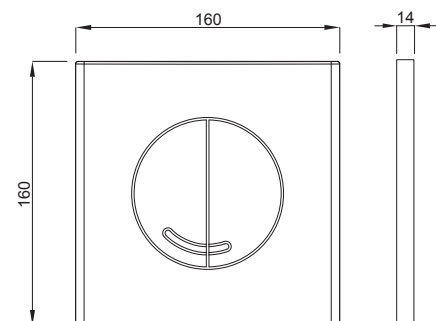

### PROPERTIES

Material: high quality plastic

Dual flushing

Color: pergamon

Color: white

For 380 concealed cisterns

## TO BE USED WITH:

DUPLO WC 380  
PREMIUM

DUPLO WC 380

DUPLO WC 380  
4/2 lit.

DUPLO WC 380  
6 lit.

DUPLO WC 380  
CORNER

DUPLO WC 380 IN.CON.  
16x2 112cm

XS WC 380 SSF