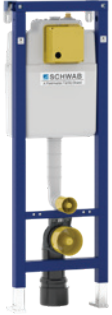

TO BE USED WITH:

DUPLO WC 380
PREMIUM