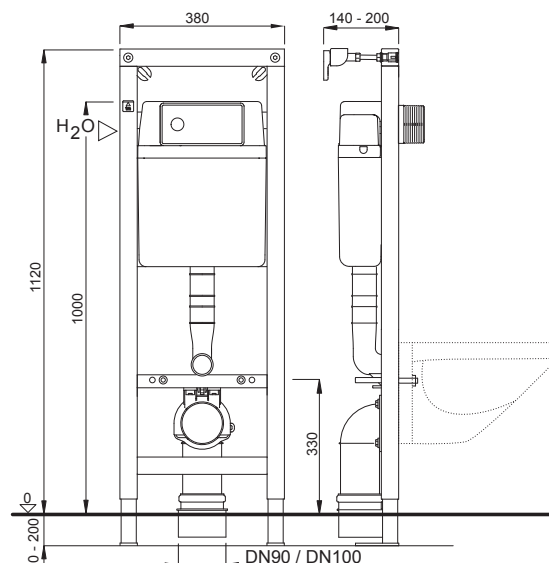

DUPLO WC 387 FRONT 112 cm

Article number:

4060453004

EAN-Code:

8711778213661

Modern concealed cistern available in different installation height, offering the capability for both top and front flushing activation, whether mechanical, electronic or pneumatic, along with the option to use cleaning tablets.

Top or frontal flushing, dual flushing (3/6 L)

Flush volume adjustable between 6 and 7.5 L

Pre-assembled wall brackets and adjustable feet (0-200 mm)

Water connection – on the left side

Fully insulated against condensation

Water connection G 1/2

PE drain elbow Ø 90 mm with seal

Eccentric PE adapter Ø 90 / 110 mm with seal

Complete installation and fixing materials

PACKING

Pallet: 20 Pcs

FLUSHING PLATES

KATION