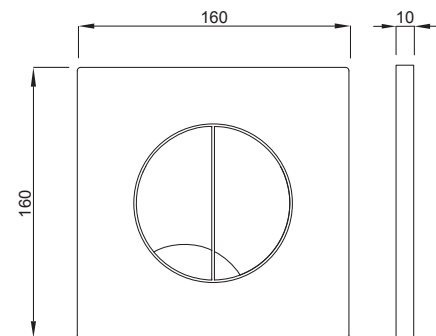

ATENA DUO

Article number:
4060414451

EAN-Code:
8711778212893

Discover the ideal flushing plates for mechanical activation, available in a diverse array of designs, colors, materials, and shapes. Elevate your comfort and satisfaction with this curated selection, tailored to meet your unique preferences and needs.

INSTALLATION METHOD

For installation on concealed flushing cisterns

PROPERTIES

Material: high quality plastic

Dual flushing

Color: bright chrome

For 380 concealed cisterns

For 399 concealed cisterns

SPECIAL FEATURES

Easy installation and service

PRODUCT CONTAINS

Complete fixing material

PACKING

Carton: 20 Pcs

OTHER AVAILABLE OPTIONS: