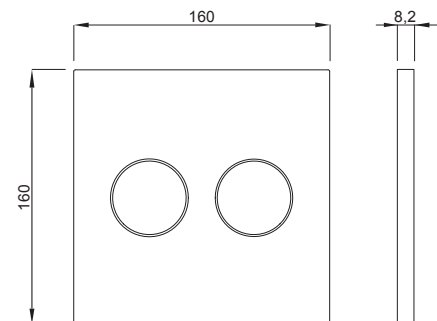

ITEA DUO

Article number:
4060419631

EAN-Code:
8711778213272

Selecting from a range of pneumatic flushing plates available in different designs, colors, materials and shapes represents the perfect choice for your complete comfort and satisfaction. Additionally, there is an option for side flushing activation with a pneumatic button available.

INSTALLATION METHOD

For installation on concealed flushing cisterns

PROPERTIES

Material: high quality plastic

Dual flushing

Color: matt chrome

For 380 concealed cisterns

SPECIAL FEATURES

Easy installation and service

PRODUCT CONTAINS

Complete fixing material

Included pneumatic lifting unit

PACKING

Carton: 12 Pcs

OTHER AVAILABLE OPTIONS: