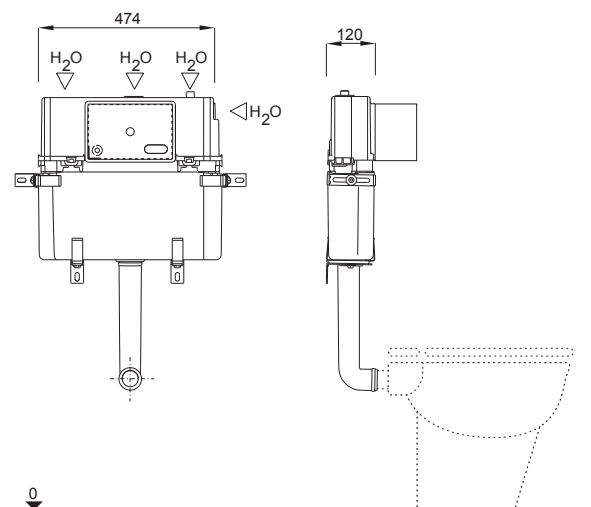

INSTALLATION METHOD

Pre-wall installation or installation into a solid wall

PROPERTIES

189 UP concealed cistern
 Frontal flushing, for start-stop (6 L) or dual flushing (3/6 L)
 Flush volume adjustable (large flush 5/6/7 L, small flush 3/4 L)
 Water connection possibility on four positions
 Fully insulated against condensation

SPECIAL FEATURES

Quiet mechanical fill valve (Noise class 1 ISO 3822)

PRODUCT CONTAINS

Concealed cistern equipped with pre-installed stop valve – top right
 Water connection G 1/2
 Flush pipe L=300 mm
 Mounting brackets
 Complete installation and fixing material

PACKING

Pallet: 36 Pcs

FLUSHING PLATES

CARO

Glass - Mint green

Glass - White

Glass - Black

Wood - Wenge