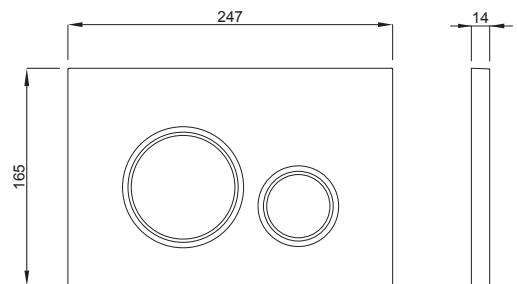

VELA

Article number:

P47-0190-0253

EAN-Code:

8681282677115

Discover the ideal flushing plates for mechanical activation, available in a diverse array of designs, colors, materials, and shapes. Elevate your comfort and satisfaction with this curated selection, tailored to meet your unique preferences and needs.

INSTALLATION METHOD

For installation on concealed flushing cisterns

PROPERTIES

Material: high quality plastic

Dual flushing

Color: matt black

For 199 concealed cisterns

SPECIAL FEATURES

Easy installation and service

PRODUCT CONTAINS

Complete fixing material

PACKING

Carton: 10 Pcs

OTHER AVAILABLE OPTIONS: