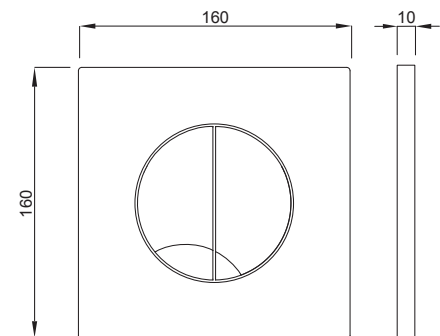

ATENA DUO

Article number:
4060414401

EAN-Code:
8711778212879

Discover the ideal flushing plates for mechanical activation, available in a diverse array of designs, colors, materials, and shapes. Elevate your comfort and satisfaction with this curated selection, tailored to meet your unique preferences and needs.

INSTALLATION METHOD

For installation on concealed flushing cisterns

PROPERTIES

Material: high quality plastic

Dual flushing

Color: white

For 380 concealed cisterns

For 399 concealed cisterns

SPECIAL FEATURES

Easy installation and service

PRODUCT CONTAINS

Complete fixing material

PACKING

Carton: 20 Pcs

OTHER AVAILABLE OPTIONS: