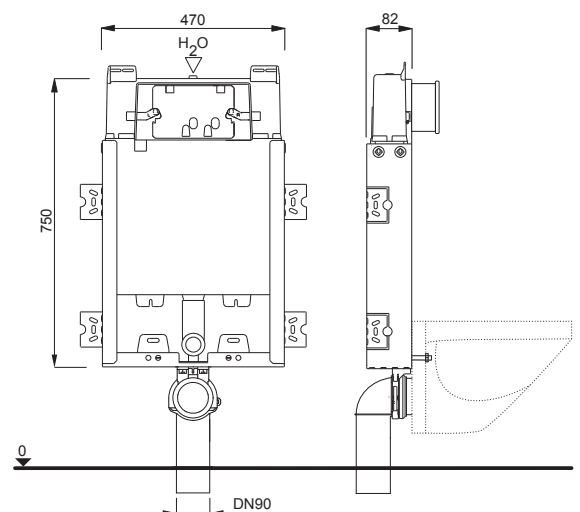

SET WC 198

Article number:
337173

EAN-Code:
3838912030405

An ultra-slim concealed cistern, ideal for spaces where minimal installation depth is necessary. It facilitates mechanical, and upon upgrading also pneumatic flushing activation. A delightful assortment of flushing plates provides you with a wide range of combination possibilities.

INSTALLATION METHOD

For installation on or in solid walls

PROPERTIES

Galvanized WC element with pre-assembled 198 UP concealed cistern

Frontal flushing, for dual flushing (3/6 L)

Flush volume adjustable (large flush 7-9 L, small flush 3-6 L)

Water connection G 1/2

PE drain elbow Ø 90 mm with seal

PE adapter Ø 90 / 110 mm with seal

Plaster net

Complete installation and fixing material

PACKING

Pallet: 24 Pcs

FLUSHING PLATES