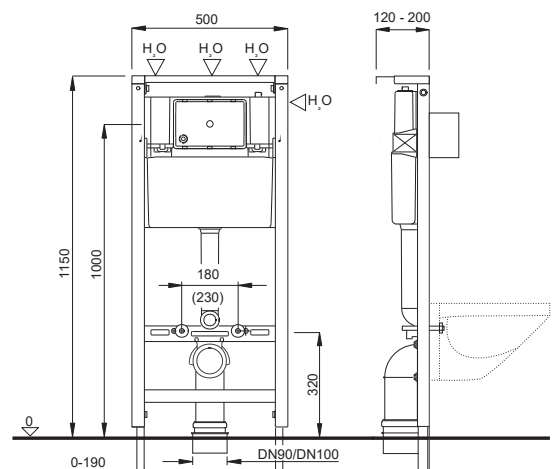

DUPLO WC 189A

Article number:
675094

EAN-Code:
3838912064769

A contemporary concealed cistern, featuring standard dimensions facilitates effortless tool-free maintenance. Furthermore, a wide array of flushing plates provides a multitude of combination options.

INSTALLATION METHOD

Installation in prefabricated walls, pre-wall installation in dry walls, universal installation into solid walls

PROPERTIES

Supporting, blue powder coated WC element, square profile 40x40 mm with preassembled 189A concealed cistern
 Frontal flushing, for start-stop (6 L) or dual flushing (3/6 L)
 Flush volume adjustable (large flush 5/6/7 L, small flush 3/4 L)
 Pre-assembled wall brackets and adjustable feet (0-190 mm)
 Water connection possibility on four positions
 Fully insulated against condensation

SPECIAL FEATURES

Quiet mechanical fill valve (Noise class 1 ISO 3822)
 Depth adjustable drain elbow (+/-20 mm)

PRODUCT CONTAINS

Concealed cistern equipped with pre-installed stop valve – top middle
 Water connection G 1/2
 PE drain elbow Ø 90 mm with seal
 Eccentric PE adapter Ø 90 / 110 mm with seal
 Complete installation and fixing material