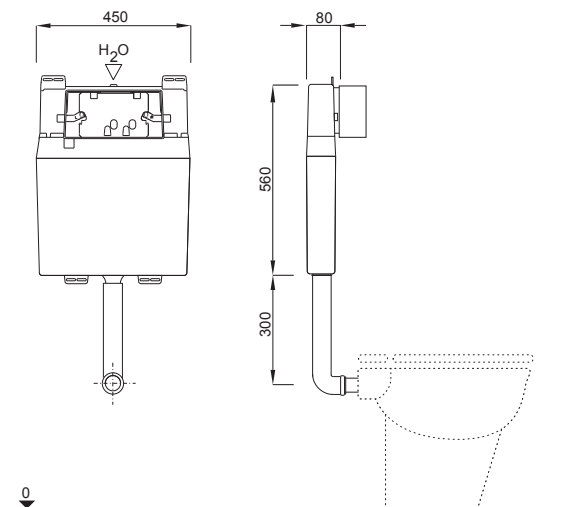

UP 198

Article number:
323532

EAN-Code:
3838912034113

An ultra-slim concealed cistern, ideal for spaces where minimal installation depth is necessary. It facilitates mechanical, and upon upgrading also pneumatic flushing activation. A delightful assortment of flushing plates provides you with a wide range of combination possibilities.

INSTALLATION METHOD

Pre-wall installation or installation into a solid wall

PROPERTIES

UP 198 concealed cistern

Frontal flushing, for dual flushing (3/6 L)

Flush volume adjustable (large flush 7-9 L, small flush 3-6 L)

Water connection - top center

Fully insulated against condensation

SPECIAL FEATURES

Quiet mechanical fill valve (Noise class 1 ISO 3822)

PRODUCT CONTAINS

Concealed cistern equipped with pre-installed stop valve – top center

Water connection G 1/2

Flush pipe L=300 mm

Plaster net

Mounting brackets

Complete installation and fixing material

PACKING

Pallet: 30 Pcs