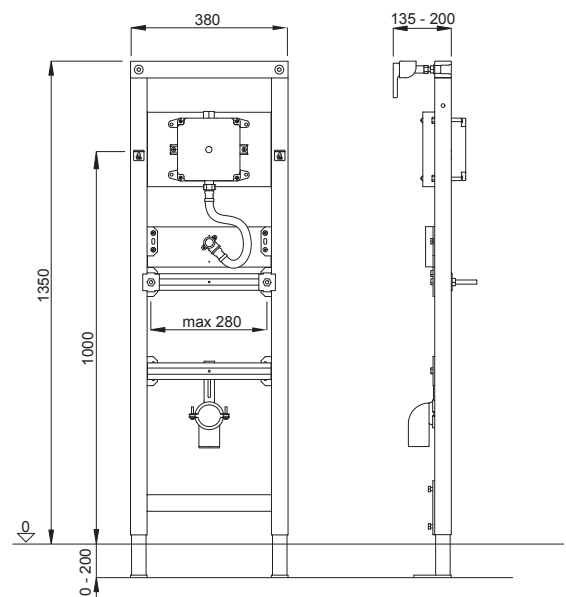

DUPLO UR 380 135 IR 9V

Article number:
4060452779

EAN-Code:
8711778213999

In addition to concealed cisterns, we provide elements for various other applications that offer versatile solutions for different construction projects, whether they involve new buildings or renovations, whether in the private or public sector.

PROPERTIES

Supporting, blue powder coated urinal element, square profile 40x40 mm

Pre-assembled wall brackets and adjustable feet (0-200 mm)

SPECIAL FEATURES

Height adjustable bracket for mounting urinals

Height adjustable bracket for urinal support

Height adjustable plate with brass angle connector

Height adjustable and rotating drain elbow Ø 50 mm

PRODUCT CONTAINS

IR shell set mains operation 230 V

Fastening rod M8 (distance measurement up to 285 mm)

Metal tube Ø 20/20 mm with a Ø 20 mm connecting elbow

Complete installation and fixing material

Without inlet fitting and concealed trap

PACKING

Pallet: 16 Pcs

FLUSHING PLATES

INFRARED CONTROL FOR URINAL 9 V