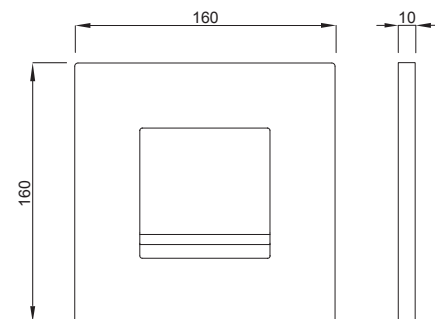

ARTE METALL

Article number:
4060414101

EAN-Code:
8711778212817

Discover the ideal flushing plates for mechanical activation, available in a diverse array of designs, colors, materials, and shapes. Elevate your comfort and satisfaction with this curated selection, tailored to meet your unique preferences and needs.

INSTALLATION METHOD

For installation on concealed flushing cisterns

PROPERTIES

Material: zinc die-casting

Start-Stop flushing

Color: white

For 380 concealed cisterns

For DUPLO UR element (Article number 8050452777)

SPECIAL FEATURES

Easy installation and service

Lockable with countersunk bolt

PRODUCT CONTAINS

Complete fixing material

PACKING

Carton: 20 Pcs

OTHER AVAILABLE OPTIONS: