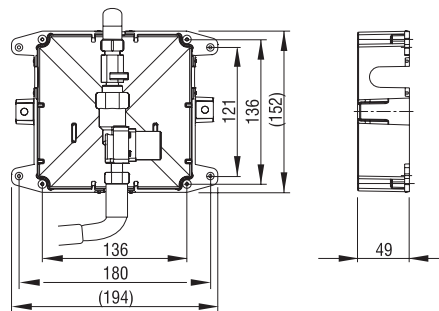

INSTALLATION METHOD

For installation on DUPLO urinal elements with electronic flushing operation

PROPERTIES

For IR-urinal-control, 9 V (Article number 382881)

Battery power supply: 9 V

Operating voltage: 9 V DC

For DUPLO UR 380 element (Article number 8050452751)

PRODUCT CONTAINS

Complete fixing materials and accessories

PACKING

Carton: 1 Pcs

TO BE USED WITH:

DUPLO UR ELEMENT

(Art. No. 8050452751)

IR-URINAL-CONTROL, 9 V

(Art. No. 382881)