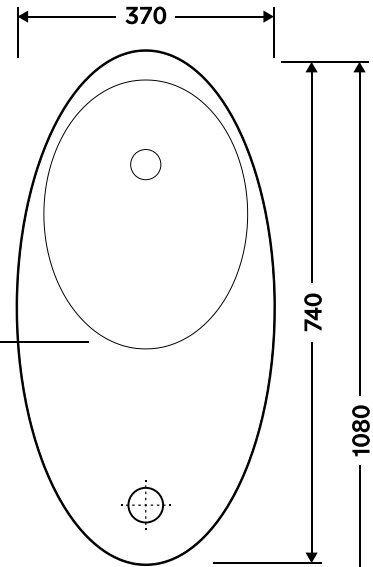

Position of fixing points
Water supply
Power supply

Lage der Befestigungspunkte
Wasseranschluss
Stromanschluss

Positie van de bevestigingspunten
Wateraansluiting
Stroomaansluiting

Posición de los puntos de sujeción
Puntos de alimentación de agua
Fuente de alimentación

Emplacement des points d'ancrage
Raccordement d'eau
Alimentation électrique

Posizione punti di fissaggio
Raccordo idraulico
Alimentazione elettrica

Posição das fixações
Alimentação de água
Fonte de alimentação

We reserve the right to make technical improvements and enhance the appearance of the products shown.
Technische Verbesserungen und optische Veränderungen an den abgebildeten Produkten behalten wir uns vor.
Nous nous réservons le droit d'apporter des améliorations techniques et de modifier l'apparence visuelle des produits présentés.
Technische verbeteringen en optische wijzigingen ten opzichte van de afgebeelde producten voorbehouden.
Con riserva di apportare modifiche tecniche.
Nos reservamos el derecho de realizar modificaciones técnicas y de aspecto de los productos representados.
Reservamo-nos o direito de efectuar melhorias técnicas e alterações visuais que beneficiem os produtos apresentados.