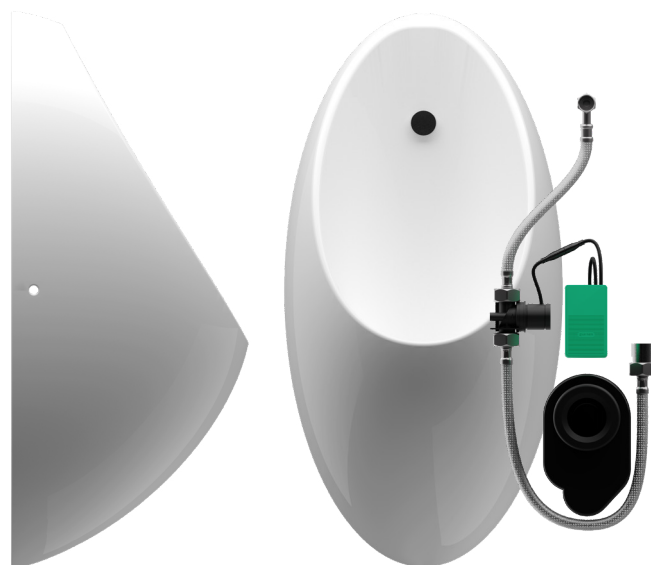

Urinal Pack

U6

Description

Automatically flushed urinal with urine detection sensor and overflow prevention.

Article number	Details
6055700099	IPEE U1, 230V Mains

Specifications

Technology	
Sensor technology	IPEE Mini
Flushing volume	Adjustable: 0,8L - 1,5L - 3,0L
Overflow prevention	Yes
Stadium mode	Yes
Forced flush by key	Yes
24h hygiene flush	Yes
LED feedback	No
Installation	Conceiled
Operating pressure	0,45 - 10 bar
Check valve	Watts NR015, pre-assembled Belgaqua certified
Norms	EN 274, EN 61000-6-3, EN 15091

Ceramic	
Series	Axis
Coating	Hydrophobe glazing
Flush type	Rimless + spreader
Specialties	Perforated drainholes
Mounting set	Included
Norms	EN 13407, EN80

Position of fixing points
Water supply
Power supply