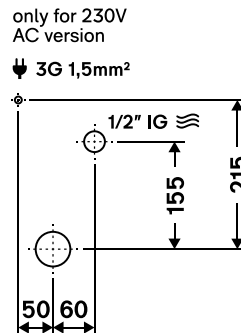

Position of fixing points
Water supply
Power supply

Lage der Befestigungspunkte
Wasseranschluss
Stromanschluss

Positie van de bevestigingspunten
Wateraansluiting
Stroomaansluiting

Posición de los puntos de sujeción
Puntos de alimentación de agua
Fuente de alimentación

Emplacement des points d'ancrage
Raccordement d'eau
Alimentation électrique

Posizione punti di fissaggio
Raccordo idraulico
Alimentazione elettrica

Posição das fixações
Alimentação de água
Fonte de alimentação

We reserve the right to make technical improvements and enhance the appearance of the products shown.
Technische Verbesserungen und optische Veränderungen an den abgebildeten Produkten behalten wir uns vor.
Nous nous réservons le droit d'apporter des améliorations techniques et de modifier l'apparence visuelle des produits présentés.
Technische verbeteringen en optische wijzigingen ten opzichte van de afgebeelde producten voorbehouden.
Con riserva di apportare modifiche tecniche.
Nos reservamos el derecho de realizar modificaciones técnicas y de aspecto de los productos representados.
Reservamo-nos o direito de efectuar melhorias técnicas e alterações visuais que beneficiem os produtos apresentados.