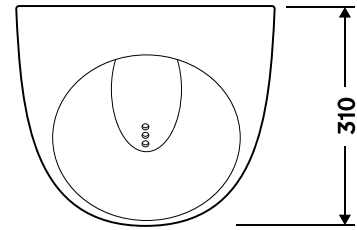

Position of fixing points
Water supply
Power supply

Lage der Befestigungspunkte
Wasseranschluss
Stromanschluss

Positie van de bevestigingspunten
Wateraansluiting
Stroomaansluiting

Posición de los puntos de sujeción
Puntos de alimentación de agua
Fuente de alimentación

Emplacement des points d'ancrage
Raccordement d'eau
Alimentation électrique

Posizione punti di fissaggio
Raccordo idraulico
Alimentazione elettrica

Posição das fixações
Alimentação de água
Fonte de alimentação

We reserve the right to make technical improvements and enhance the appearance of the products shown.
Technische Verbesserungen und optische Veränderungen an den abgebildeten Produkten behalten wir uns vor.
Nous nous réservons le droit d'apporter des améliorations techniques et de modifier l'apparence visuelle des produits présentés.
Technische verbeteringen en optische wijzigingen ten opzichte van de afgebeelde producten voorbehouden.
Con riserva di apportare modifiche tecniche.
Nos reservamos el derecho de realizar modificaciones técnicas y de aspecto de los productos representados.
Reservamo-nos o direito de efectuar melhorias técnicas e alterações visuais que beneficiem os produtos apresentados.