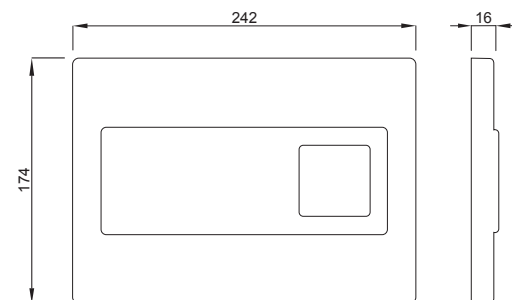

CARO

Article number:
384645

EAN-Code:
3838912025517

Discover the ideal flushing plates for mechanical activation, available in a diverse array of designs, colors, materials, and shapes. Elevate your comfort and satisfaction with this curated selection, tailored to meet your unique preferences and needs.

INSTALLATION METHOD

For installation on concealed flushing cisterns

PROPERTIES

Material: high quality plastic

Dual flushing

Color: black

For 189 concealed cisterns

For 198 concealed cisterns

SPECIAL FEATURES

Easy installation and service

PRODUCT CONTAINS

Complete fixing material

PACKING

Carton: 4 Pcs

OTHER AVAILABLE OPTIONS: